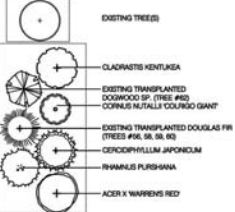

PLANTING LEGEND

TREE LEGEND

KEY PLAN (NTS)
0.25" = 1'-0"
SCALE: 1/8" = 1'-0"

FOR COORDINATION ONLY
NOT FOR CONSTRUCTION

SHEET
L 3.2